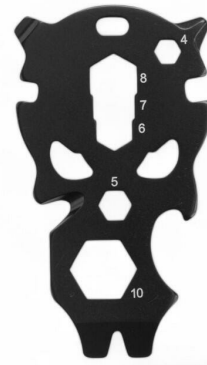

PRIMO CARD TOOL

MC150

A tiny survival card, made of high-quality hardened steel. Due to its small size, it is worth having it always with you in your wallet or a pocket. This compact gadget will be useful in emergency situations, so it should be in every expedition equipment.

Function description:

- Slotted screwdriver
- Phillips screwdriver
- Spoke wrench
- Hexagonal combination wrench
- Cable stripper
- Bottle opener
- Staple remover
- Keyring hole

[Click here to see certificates](#)

ATTRIBUTES

Product code	MC150
Color	<ul style="list-style-type: none">• black
Measurements	3,4 x 6,1 x 0,3 cm
Materials	<ul style="list-style-type: none">• 3Cr13 steel
Packing	foil
Pantone (approximate)	BLACK
Packaging code	-
Certificates	REACH
Warranty	<ul style="list-style-type: none">• 1 year
Marking	<ul style="list-style-type: none">• Engraving